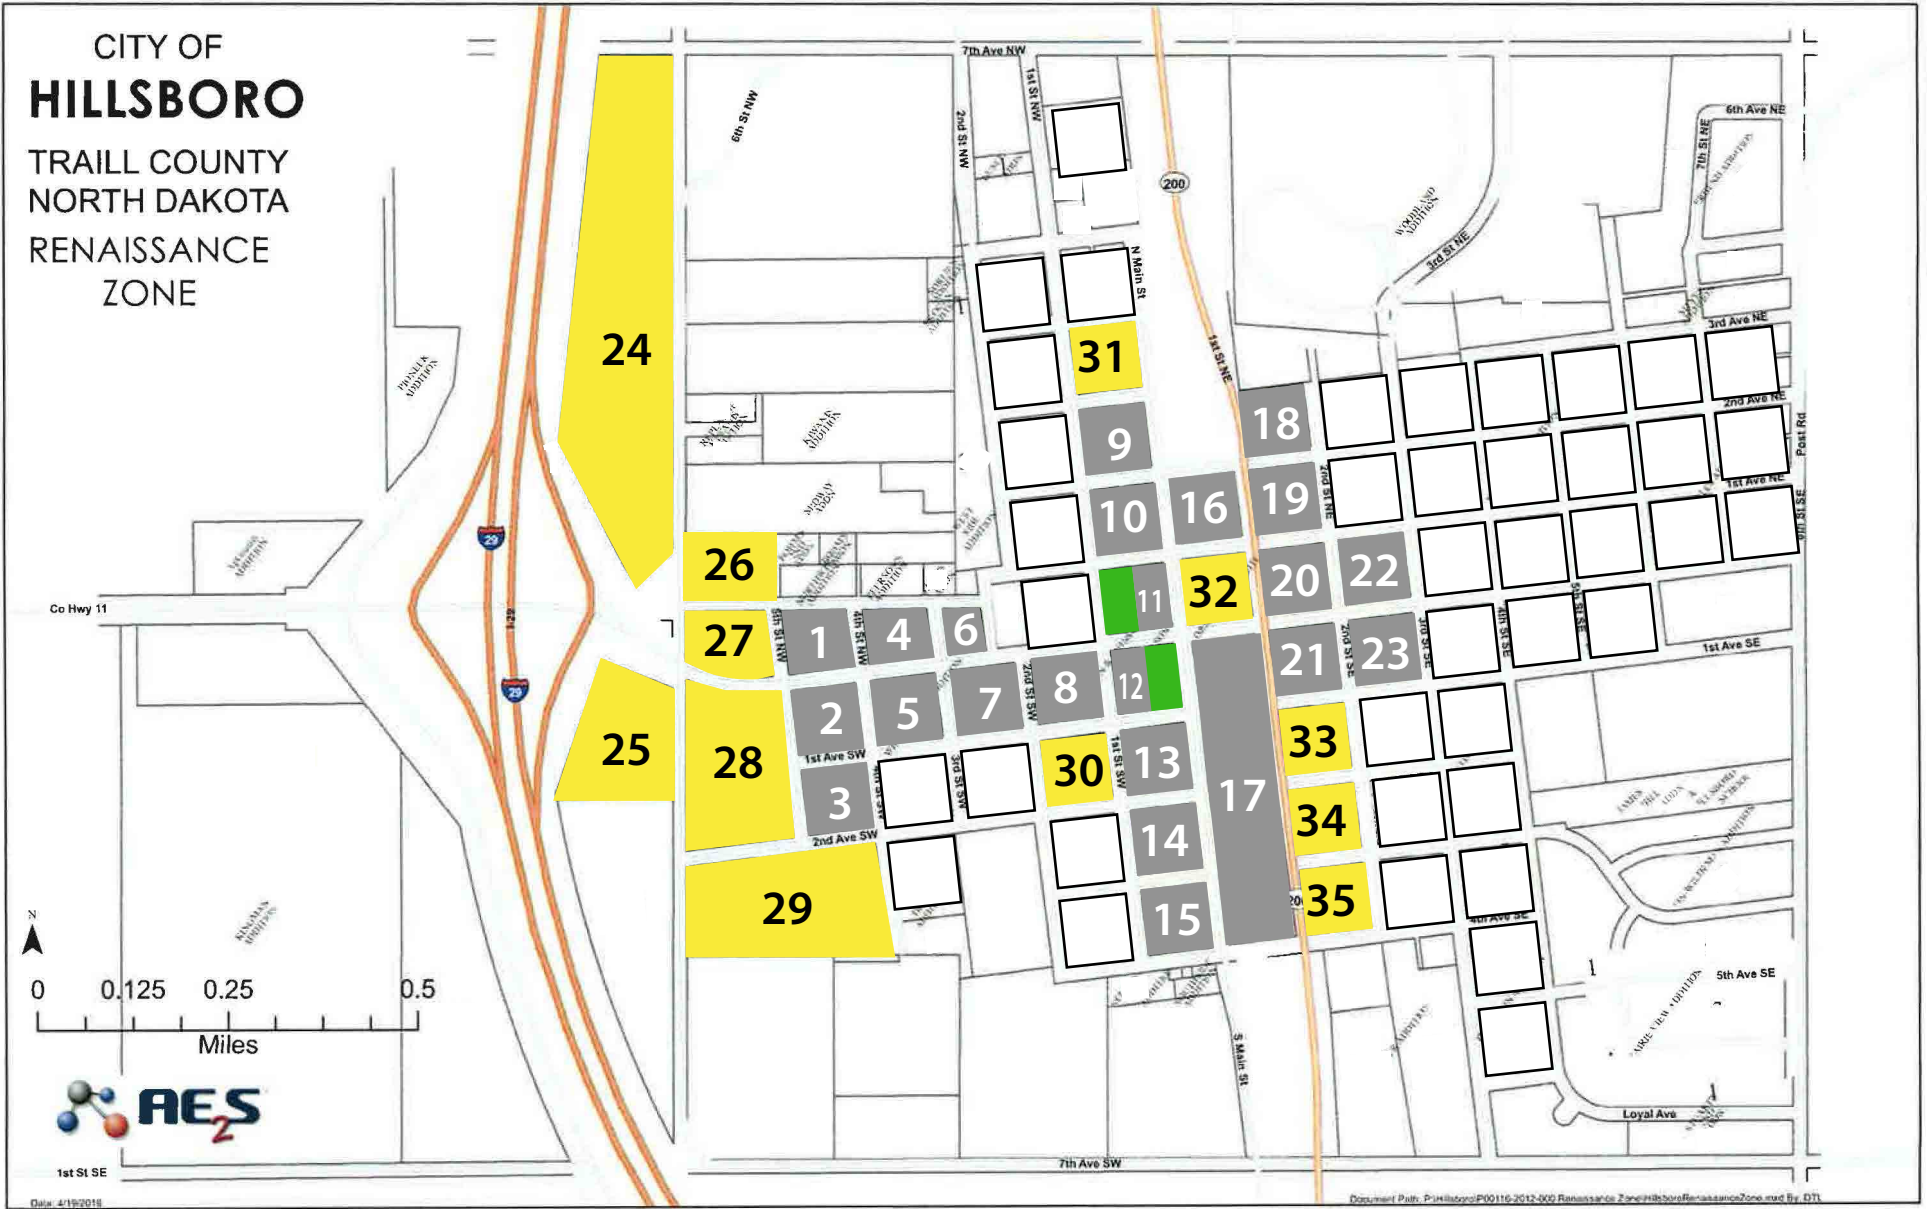

CITY OF
HILLSBORO
 TRAIL COUNTY
 NORTH DAKOTA
 RENAISSANCE
 ZONE

Gray: Original Zone Blocks
Yellow: Expansion Blocks
Green: Government Blocks